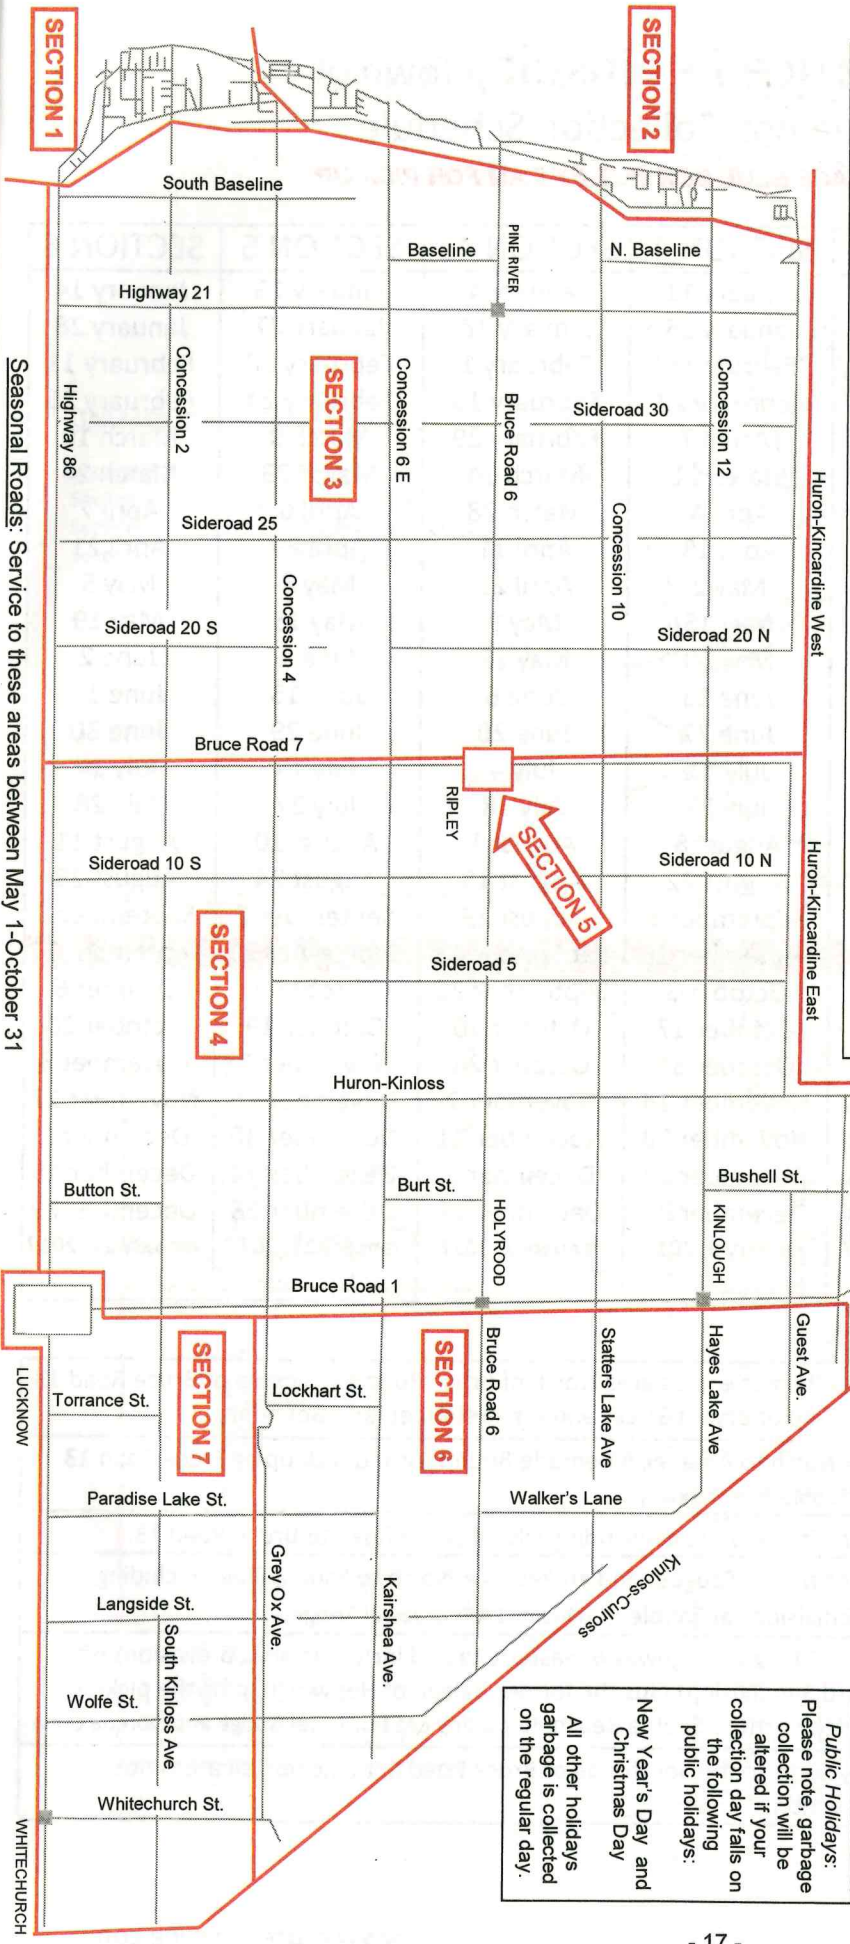

## Corrugated Cardboard Depots

- Ripley Public Works Yard
- Point Clark Community Centre
- Lucknow Village Market
- Old Fire Hall (corner of Willoughby & Inglis)

## Full Recycling Depots

- Kinloss Landfill Site (no cardboard)
- Huron Landfill Site (incl. cardboard)

## Garbage Collection Schedule

- Section 1 : Monday
- Section 2 & 5: Tuesday
- Section 3, 4, 6: Wednesday
- Section 7 : Thursday

**Please have garbage out by 8:00 a.m.**

- Section 1 :** Lakeshore South -Ashfield boundary to south side of Pine River Lake Huron shoreline east to and including both sides of Lake Range Drive & Arthur Street.
- Section 2 :** Lakeshore North -North of Pine River to Kincardine boundary Lake Huron shoreline east to and including both sides of Lake Range Dr. Road 7 (excluding Arthur Street).
- Section 3 :** All rural properties east of Lake Range Drive to and excluding Bruce Road 7 (excluding Arthur Street).
- Section 4 :** All rural properties east of and including Bruce Road 7, excluding properties east of Bruce Road 1 except for Silver Lake Road.
- Section 5 :** Village of Ripley.
- Section 6 :** All rural properties east of Bruce Road 1, from and including Grey Ox Avenue north to and including Southline Ave (east of Bruce Road 1).
- Section 7 :** All rural properties east of Bruce Road 1 and south of Grey Ox Avenue; and Village of Lucknow; and Hamlet of Whitechurch.