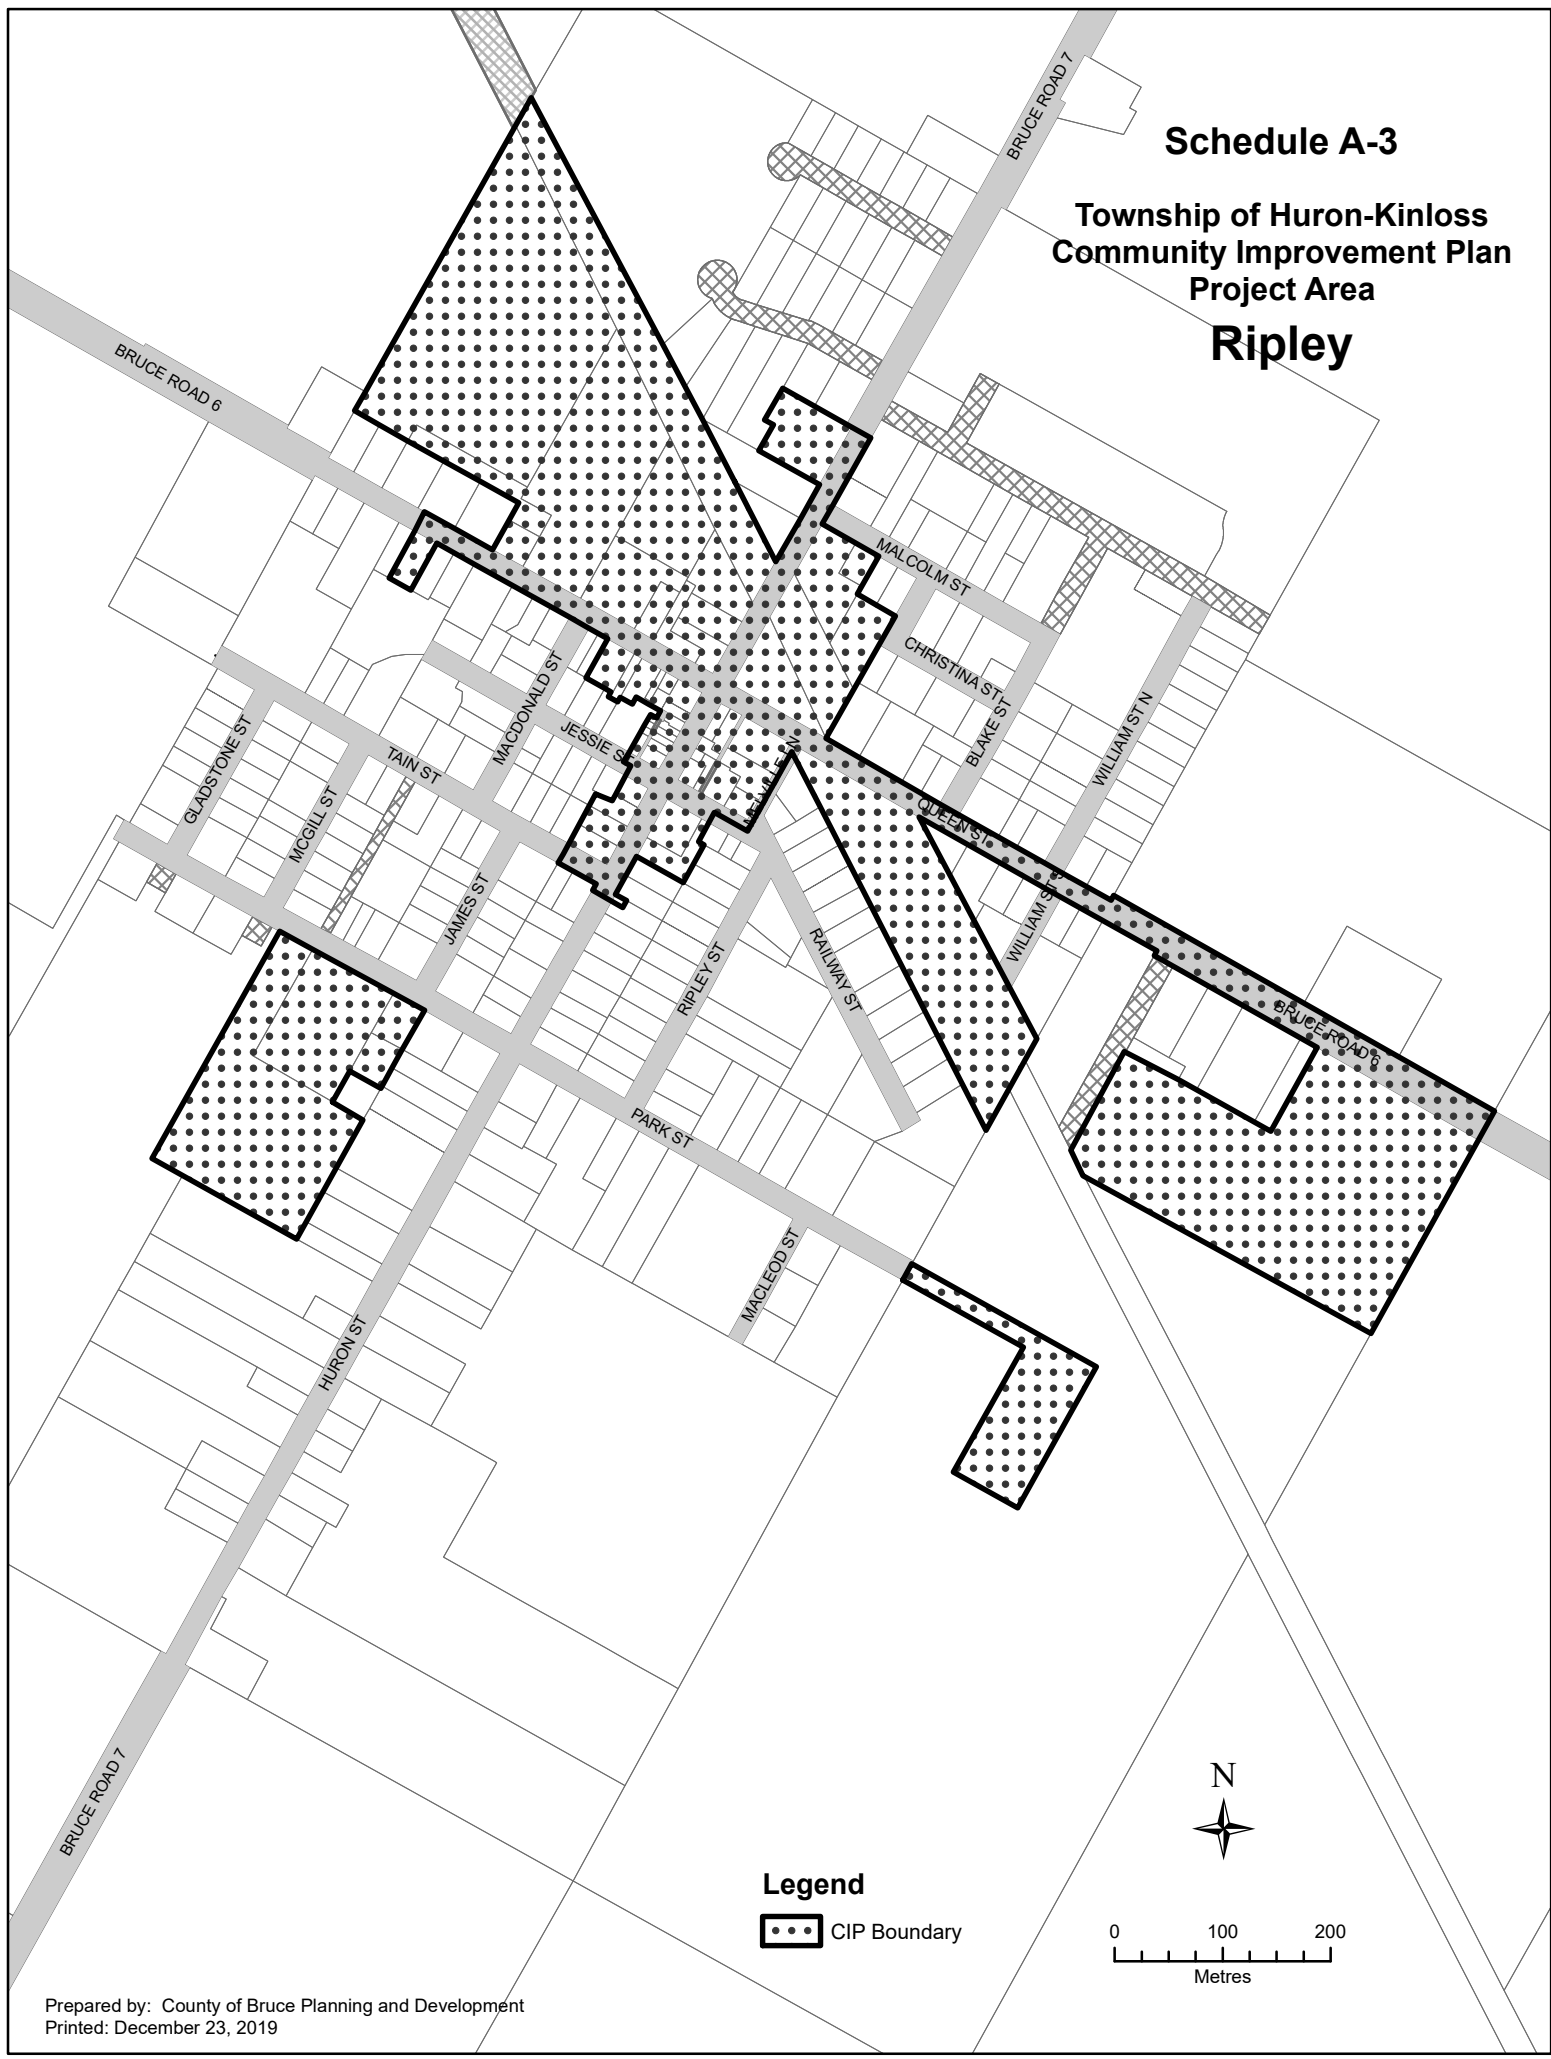

Schedule A-3

Township of Huron-Kinloss Community Improvement Plan Project Area Ripley

Legend
[Stippled Box] CIP Boundary